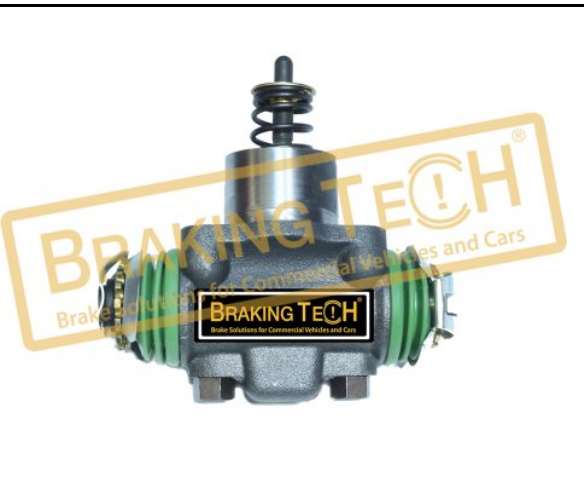

Application : :
Knorr Calipers

OEM No :
SerinFren

No	BT No	Information
1	BTC92 x 1	Screw M16x60x18,90x1,5mm

BTK10196

Description :
Cover Bolts

Application : :
Knorr Calipers

OEM No :
TT Ref: CKSK.18.5

No	BT No	Information
1	BTC88 x 6	Bolt M10x1.5x60 mm
2	BTC87 x 3	Bolt M14x2x55 mm
3	BTC86 x 2	Bolt M8x1.25x45 mm

BTM20266

Description :
Duco Up Cover Bolt Set

Application : :
VOLVO FL, FL6 H

OEM No :
SerinFren

No	BT No	Information
1	BTC84 x 8	Screw M14x1.5x55mm

BTM20980

Description :
Brake Expander Box Assy RVI

Application : :
Wedge (Ø310, Ø325, Ø360), Meritor Genuine Expander 360
Simplex, MIDLINER, MIDLUM, S130/150TI/170

OEM No :
5010 815 484, 5010815484, B337279, B357647, 5000815484, 5000 815 484

BTM20981

Description :
Brake Expander Box Assy MB

Application : :
Wedge Drum Brake for Mercedes LK/LN2, 0301, 0402, Meritor Genuine

OEM No :
677 420 01 23, 673 420 00 23, 6734200323, 673 420 03 23, A 677 420 01 23

BTM20982

Description :
Brake Expander MAN

Application : :
Lucas Meritor (OE), MAN L2000

OEM No :
81500006242, 81.5000.6242, 68191649, 81500006230, 81.500.006.230, 5000823231