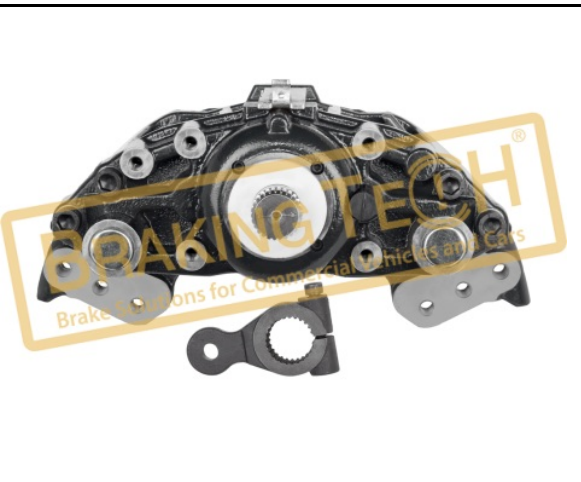

Application : :
Reman.by BT.SN7,SB7,12 degree,SB7432(Old Model)EURO3,315,0550 TRAVEGO

OEM No :
K002798, K000815, K005713, K000830, I137070, SB7766, A6294201301, A00224207183

BTK10176

Description :
Carrier Fixing Bolt(60mm)

Application : :
Knorr Calipers

OEM No :
SerinFren

No	BT No	Information
1	BTC92 x 1	Screw M16x60x18,90x1,5mm

BTK10196

Description :
Cover Bolts

Application : :
Knorr Calipers

OEM No :
TT Ref: CKSK.18.5

No	BT No	Information
1	BTC88 x 6	Bolt M10x1.5x60 mm
2	BTC87 x 3	Bolt M14x2x55 mm
3	BTC86 x 2	Bolt M8x1.25x45 mm

BTM0101127

Description :
 Caliper Complete Meritor Rear R/H(D3)
Application :
 D3, Mercedes Bus, LRG623, Reman. by BT
OEM No :
 A0014204101

BTM0101128

Description :
 Caliper Complete Meritor Rear L/H(D3)
Application :
 D3, Mercedes Bus, LRG622, Reman. by BT
OEM No :
 A0014204101

BTM0101129

Description :
 Caliper Complete Meritor Front R/H(D3)
Application :
 D3, Mercedes 403 Bus, LRG533, Reman. by BT
OEM No :
 A0014204001

BTM0101130

Description :
 Caliper Complete Meritor Front L/H(D3)
Application :
 D3, Mercedes 403 Bus, LRG532, Reman. by BT
OEM No :
 A0014203901