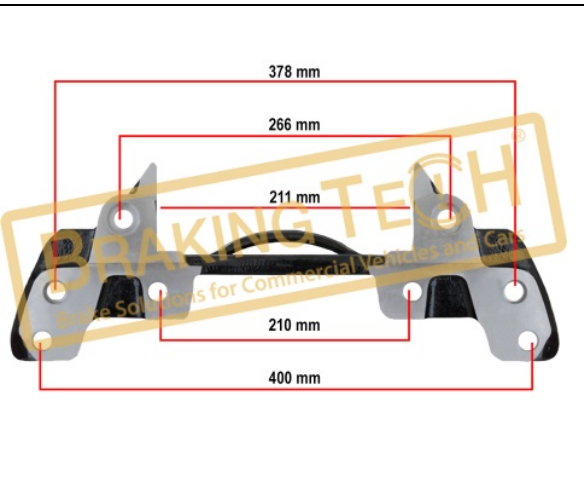

BTC010193

Description :
Caliper Carrier Knorr (SK7)

Application : :
SAF Trailer Axle, SCHMITZ, BPW Axle

OEM No :
K004099, 3 080 0054 01, 3 080 0055 01, 212600, Z012024, 3080008421, K013874