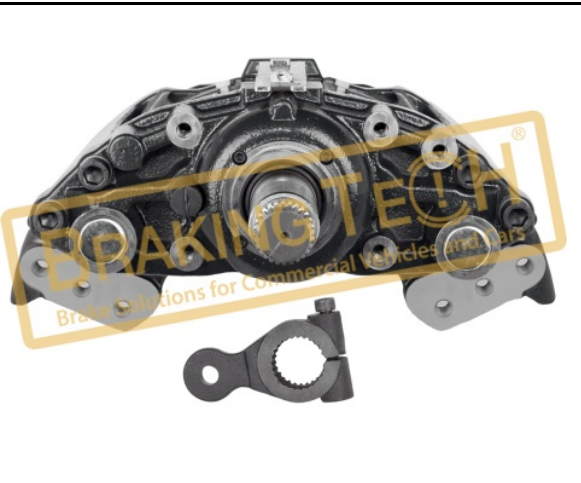

Application : :
Reman.by BT.SN7,SB7,12 degree,SB7422(Old Model)EURO3,315,0550 TRAVEGO

OEM No :
K002797, K000816, K005714, K000831, I137071, SB7776, A6294201401, A0024207283

BTK0101993

Description :
Caliper Knorr Axial 22,5" (L/H)

Application : :
Reman.by BT.SN7,SB7,12 degree,SB7432(Old Model)EURO3,315,0550 TRAVEGO

OEM No :
K002798, K000815, K005713, K000830, I137070, SB7766, A6294201301, A00224207183

BTK10176

Description :
Carrier Fixing Bolt(60mm)

Application : :
Knorr Calipers

OEM No :
SerinFren

No	BT No	Information
1	BTC92 x 1	Screw M16x60x18,90x1,5mm

BTK10196

Description :
Cover Bolts

Application : :
Knorr Calipers

OEM No :
TT Ref: CKSK.18.5

No	BT No	Information
1	BTC88 x 6	Bolt M10x1.5x60 mm
2	BTC87 x 3	Bolt M14x2x55 mm
3	BTC86 x 2	Bolt M8x1.25x45 mm

BTM0101127

Description :
 Caliper Complete Meritor Rear R/H(D3)
Application :
 D3, Mercedes Bus, LRG623, Reman. by BT
OEM No :
 A0014204101

BTM0101128

Description :
 Caliper Complete Meritor Rear L/H(D3)
Application :
 D3, Mercedes Bus, LRG622, Reman. by BT
OEM No :
 A0014204101