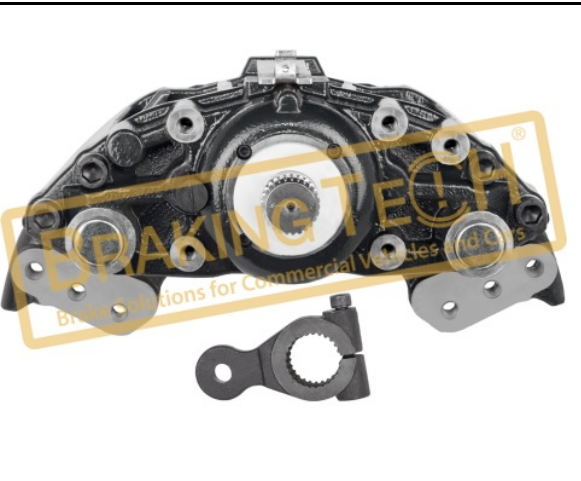

Application : :
Reman.by BT.SN7,SB7,12 degree,SB7422(Old Model)EURO3,315,0550 TRAVEGO

OEM No :
K002797, K000816, K005714, K000831, I137071, SB7776, A6294201401, A0024207283

BTK0101993

Description :
Caliper Knorr Axial 22,5" (L/H)

Application : :
Reman.by BT.SN7,SB7,12 degree,SB7432(Old Model)EURO3,315,0550 TRAVEGO

OEM No :
K002798, K000815, K005713, K000830, I137070, SB7766, A6294201301, A00224207183

BTK10176

Description :
Carrier Fixing Bolt(60mm)

Application : :
Knorr Calipers

OEM No :
SerinFren

No	BT No	Information
1	BTC92 x 1	Screw M16x60x18,90x1,5mm

BTK10196

Description :
Cover Bolts

Application : :
Knorr Calipers

OEM No :
TT Ref: CKSK.18.5

No	BT No	Information
1	BTC88 x 6	Bolt M10x1.5x60 mm
2	BTC87 x 3	Bolt M14x2x55 mm
3	BTC86 x 2	Bolt M8x1.25x45 mm

BTM0101127

Description :
 Caliper Complete Meritor Rear R/H(D3)
Application :
 D3, Mercedes Bus, LRG623, Reman. by BT
OEM No :
 A0014204101

BTM0101128

Description :
 Caliper Complete Meritor Rear L/H(D3)
Application :
 D3, Mercedes Bus, LRG622, Reman. by BT
OEM No :
 A0014204101