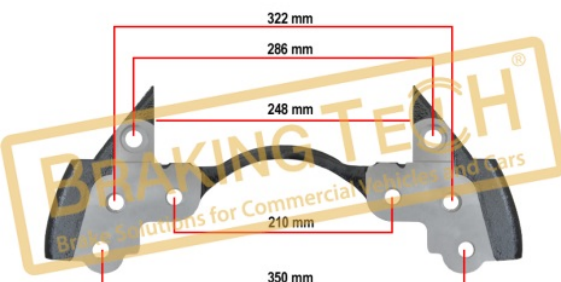

BTC010185

Description :
Caliper Carrier Knorr(SB7-SN7)

Application :
Rim 22.5" Casting Z006582, MB ACTROS

OEM No :
K000027, Z006582, MB 000 423 0606, 2121592