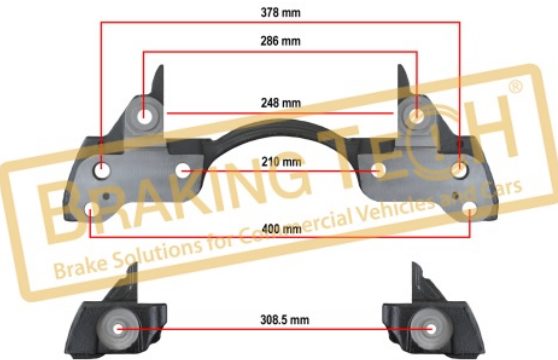

OEM No :

90636, 92502