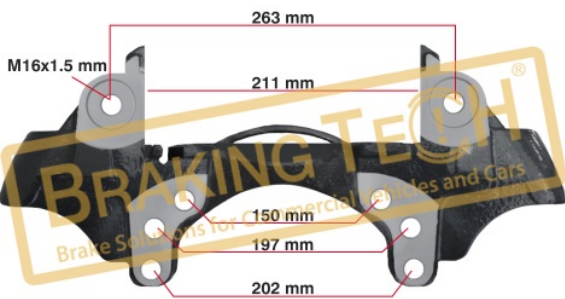

BTC0101218

Description :
 Caliper Carrier Wabco Pan22(R/H)

Application :
 VALX Axle 22.5"

OEM No :
 6402250310, SCB1035095, 1063037

BTC0101219

Description :
 Caliper Carrier Wabco Pan22(L/H)

Application :
 VALX Axle 22.5"