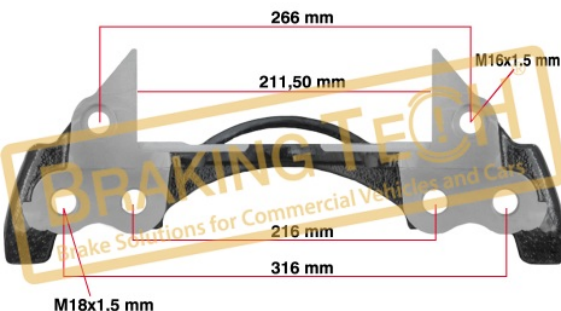

BTC0101201

Description :
Caliper Carrier Knorr(SN6)

Application :
SN6, SCHMITZ, SAF Jumbo 19.5"

OEM No :
K015378, Z019053