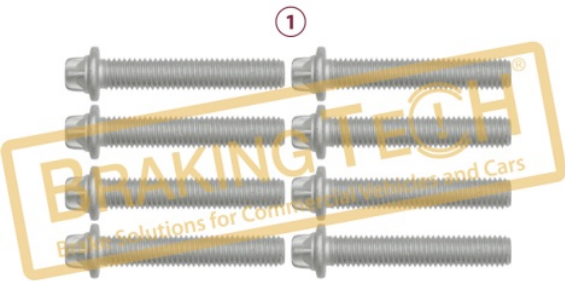

Description :
Caliper Carrier Wabco L/H(Pan22)

Application :
SMB,SAE,GIGANT,SAF

OEM No :
40 195 017, 40 195 001, 3.080.0033.20, 3.080.0019.01, 14 174 188

BTC0101904

Description :
Caliper Cover Bolt Kit

No	BT No	Information
1	BTC97 x 8	Bolt M8 x 1,25 x 45 mm