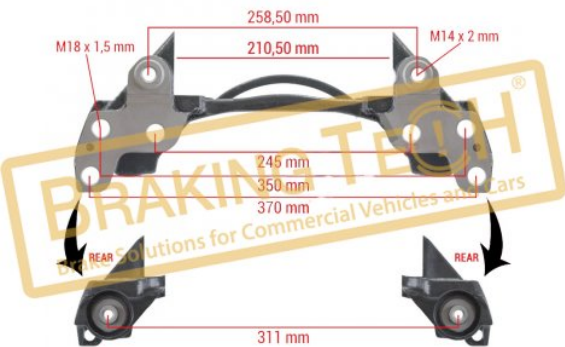

BTC0101220

Description :
Caliper Carrier Haldex(MODUL X)

Application :
MODUL X ,Trailer Axle 22.5"

OEM No :
BrakingTech