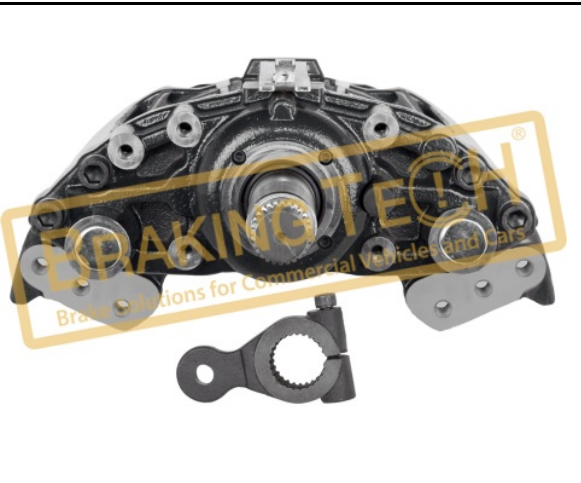

Application : :
Reman.by BT.SN7,SB7,12 degree,SB7422(Old Model)EURO3,315,0550 TRAVEGO

OEM No :
K002797, K000816, K005714, K000831, I137071, SB7776, A6294201401, A0024207283

BTK0101993

Description :
Caliper Knorr Axial 22,5" (L/H)

Application : :
Reman.by BT.SN7,SB7,12 degree,SB7432(Old Model)EURO3,315,0550 TRAVEGO

OEM No :
K002798, K000815, K005713, K000830, I137070, SB7766, A6294201301, A00224207183

BTK10176

Description :
Carrier Fixing Bolt(60mm)

Application : :
Knorr Calipers

OEM No :
SerinFren

No	BT No	Information
1	BTC92 x 1	Screw M16x60x18,90x1,5mm

BTK10196

Description :
Cover Bolts

Application : :
Knorr Calipers

OEM No :
TT Ref: CKSK.18.5

No	BT No	Information
1	BTC88 x 6	Bolt M10x1.5x60 mm
2	BTC87 x 3	Bolt M14x2x55 mm
3	BTC86 x 2	Bolt M8x1.25x45 mm

BTM0101127

Description :
 Caliper Complete Meritor Rear R/H(D3)
Application :
 D3, Mercedes Bus, LRG623, Reman. by BT
OEM No :
 A0014204101

BTM0101128

Description :
 Caliper Complete Meritor Rear L/H(D3)
Application :
 D3, Mercedes Bus, LRG622, Reman. by BT
OEM No :
 A0014204101